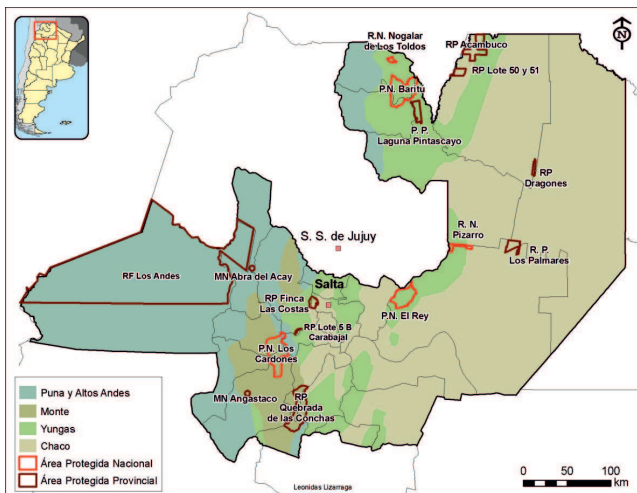

Muchas especies frecuentan más de un ambiente, por encontrar distintos hábitats adecuados, a consecuencia de migraciones o movimientos estacionales. Se detallan en mayúscula los ambientes frecuentados por la especie y en letra minúscula aquellos donde su presencia es ocasional.

(a)_indica las especies acuáticas, íntimamente ligadas a humedales más allá de las condiciones generales de la región en que se hallan ubicados.

Presencia

La regularidad de presencia de una especie se indica como:

R_ Residente: su presencia es normal y continua en la provincia para un período de tiempo anual o estacional.

O_ Ocasional: la especie se halla en la provincia de forma irregular o esporádica.

Ac_ Accidental: usualmente no presente, pero se la ha avistado en forma aislada o como vagante.

Many species live in more than one environment, to find different and suitable habitats, due to migrations or seasonal movements. In capital letters, the most visited environment by the species, and in lower case, the environment whose presence is rare, optional and not so frequent.

(a): Indicated water species, clearly connected to wetlands beyond the general conditions of the region, where they are placed.

Presence:

The frequency of the presence of the species is indicated as:

R: Resident: Its presence is normal and regular in the province for an annual or for a seasonal period of time.

O: Occasional: The specie is found in the province, in a regular or sporadic way.

Ac: Accidental: Usually not present but it was seen in an isolated way or wanderers.